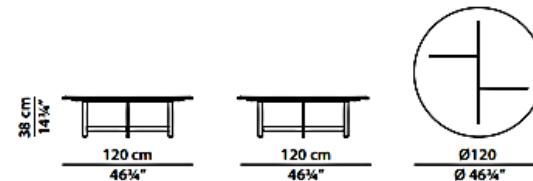

*Brand:* **Baxter, Made in Italy**

*Item type:* Small table

*Item Code:* PLAC-MATPM120MB

*Designer:* Federico Peri

*Material:* Ocean Stone Marble (top)

*Dimension:* Ø120 x 38 cm

Click the link for more options and finishes: